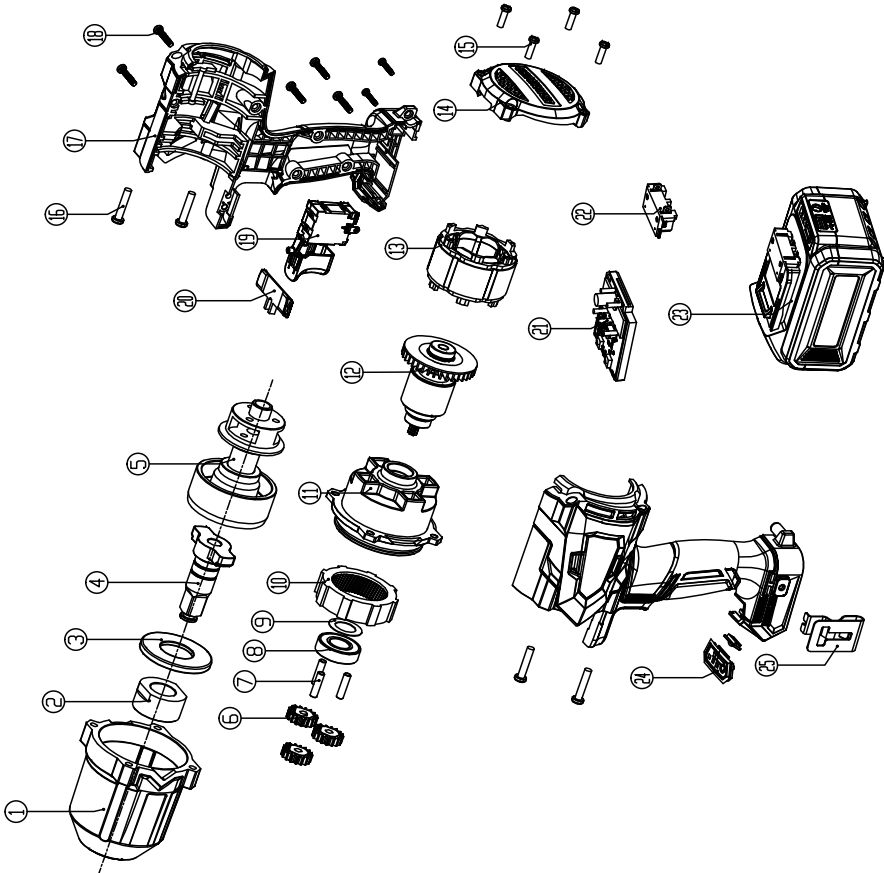

EXPLODED VIEW AND SPARE PARTS LIST

1	Aluminum head shell	1	ZALS112
2	axle sleeve	1	
3	Output shaft gasket	1	
4	Output axis	1	20CRM0
5	Hit Block Component	1	20CRM0
6	Planetary teeth	3	
7	pin	3	CR15
8	pillow gasket	1	
9			
10	Inner ring	1	SMP5030
11	Tooth back cover	1	ZALS112
12	Electronic rotor	1	
13	Electronic stator	1	
14	Tail cover	1	PA6-GF30
15	Self-propelled screw	4	45#
16	Self-propelled screw	4	45#
17	Shell.	1	PA6-GF30
18	Self-propelled screw		
19	switch	1	
20	push rod	1	ABS
21	Control panel	1	
22	Large body bracket	1	
23	Battery pack	1	
24	Speed adjustment	1	
25	A belt buckle	1	